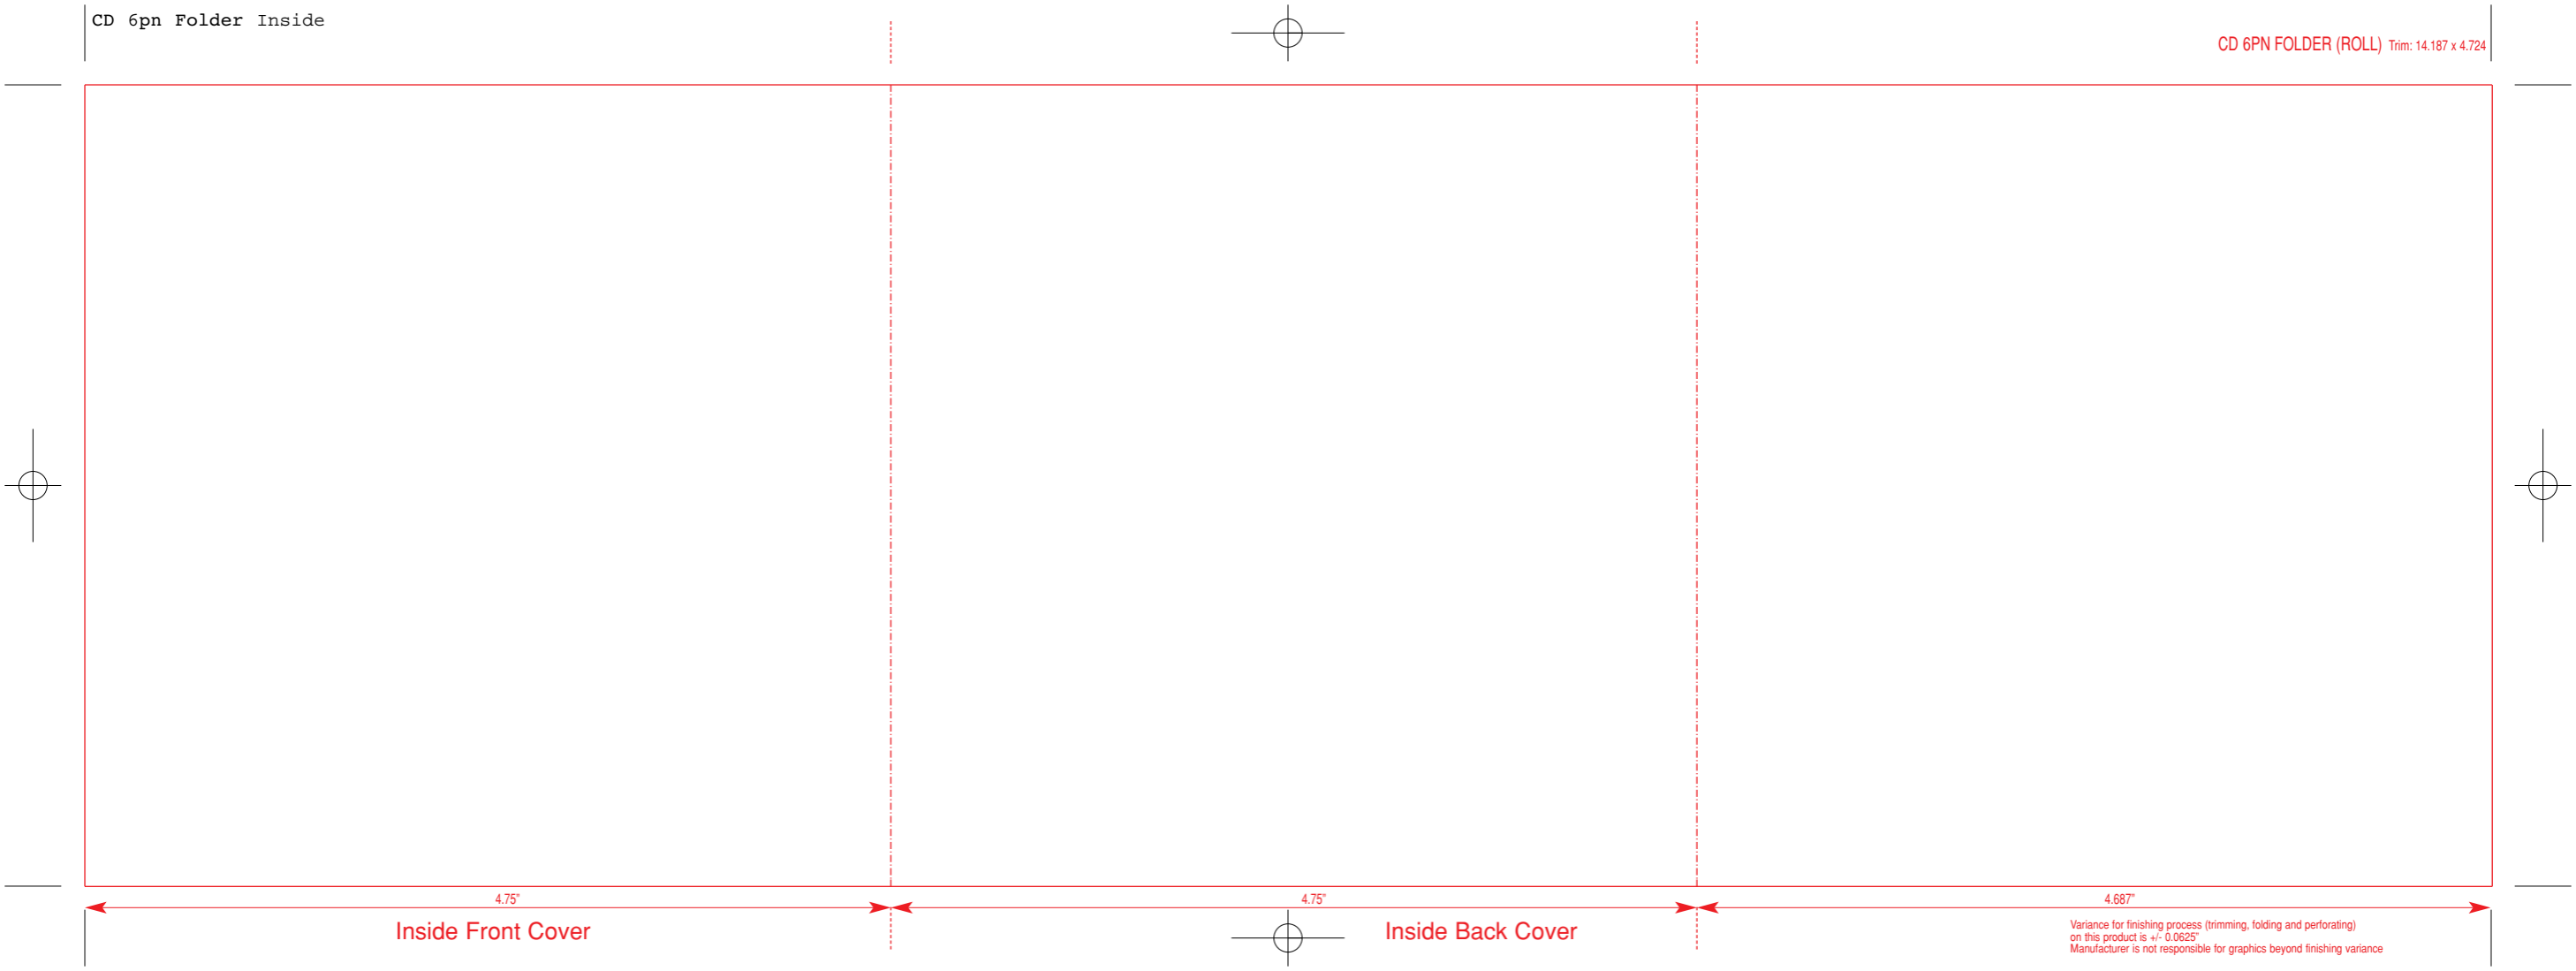

4.75"
Inside Front Cover

4.75"
Inside Back Cover

4.687"